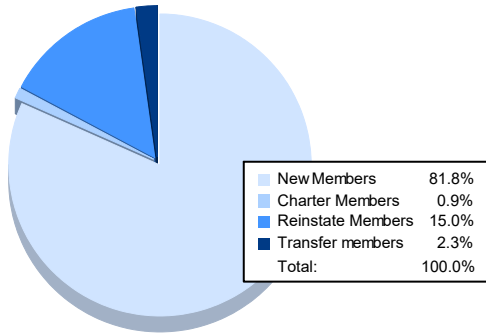

Year	New Clubs	Dropped Clubs	Gain/ Loss Clubs	New Members	Charter Members	Reinstate Members	Transfer Members	Total Member Added	Total Members Dropped	Gain/ Loss Members
2017-2018	0	0	0	97	2	0	7	106	174	-68
2018-2019	0	3	-3	106	0	5	5	116	182	-66
2019-2020	1	1	0	111	25	4	6	146	128	18
2020-2021	0	2	-2	82	2	4	2	90	166	-76
2021-2022	0	2	-2	175	2	32	5	214	176	38
<b>Average</b>	<b>0</b>	<b>2</b>	<b>-1</b>	<b>114</b>	<b>6</b>	<b>9</b>	<b>5</b>	<b>134</b>	<b>165</b>	<b>-31</b>

### Membership Composition June 2022 Cumulative