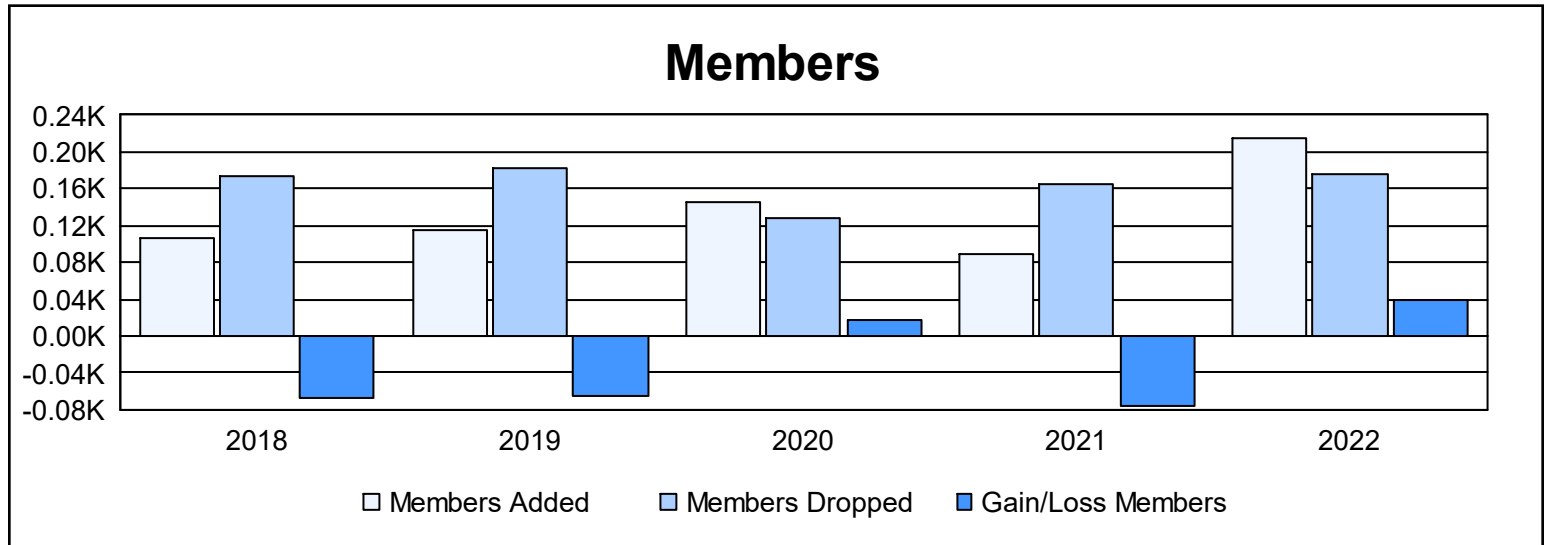

Year	New Clubs	Dropped Clubs	Gain/ Loss Clubs	New Members	Charter Members	Reinstate Members	Transfer Members	Total Member Added	Total Members Dropped	Gain/ Loss Members
2017-2018	0	0	0	97	2	0	7	106	174	-68
2018-2019	0	3	-3	106	0	5	5	116	182	-66
2019-2020	1	1	0	111	25	4	6	146	128	18
2020-2021	0	2	-2	82	2	4	2	90	166	-76
2021-2022	0	2	-2	175	2	32	5	214	176	38
<b>Average</b>	<b>0</b>	<b>2</b>	<b>-1</b>	<b>114</b>	<b>6</b>	<b>9</b>	<b>5</b>	<b>134</b>	<b>165</b>	<b>-31</b>

### Membership Composition June 2022 Cumulative